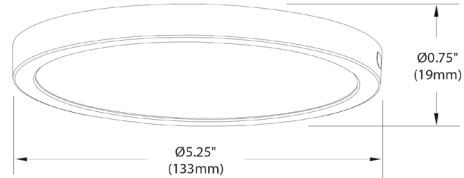

FCA-58LEDFH-MB - Franchesa 8W Flush Mount, MB

8W Matte Black Flush Mount

FCA-58LEDFH

Height	0.75"
Width/Length	5"
Depth	5"
Weight	0.5 lbs

Body Material	Plastic
Finish/Color	Matte Black
Type of Finish	Painted

Light Qty	1
Light Base	LED
Light Max Watt	8
Light Inc	Yes
Light Lumens	680(Initial) 480(Delivered)
Light CRI	80+
Light CCT	2700K - 3000K - 3500K - 4000K - 5000K
Light Life	30000 Hours

Dimmable	Dimmable
LED Compatible	Integrated LED
Total Wattage	8W